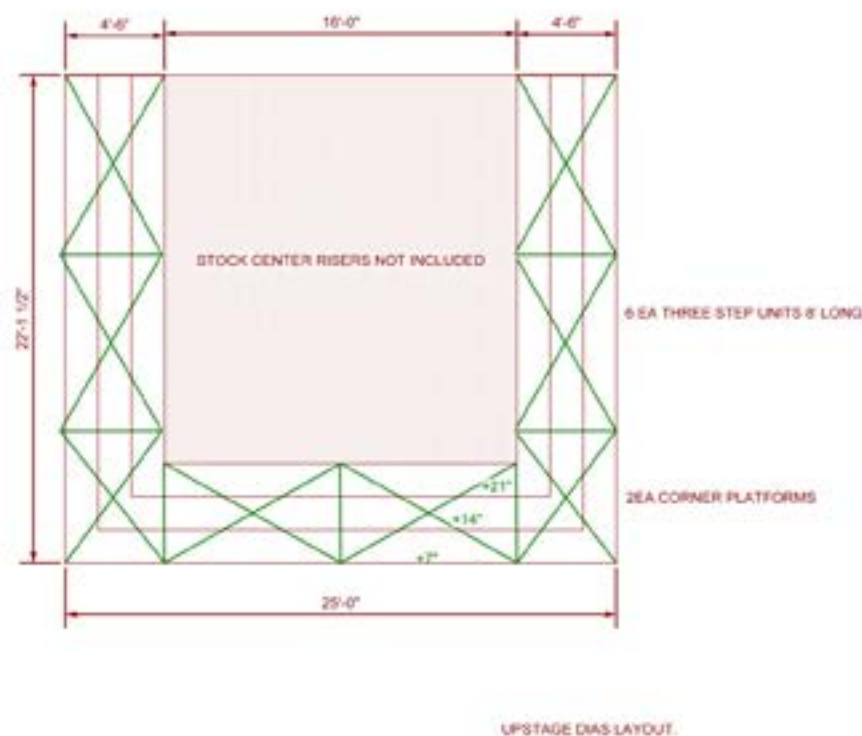

Altar Unit

- 1 Altar unit