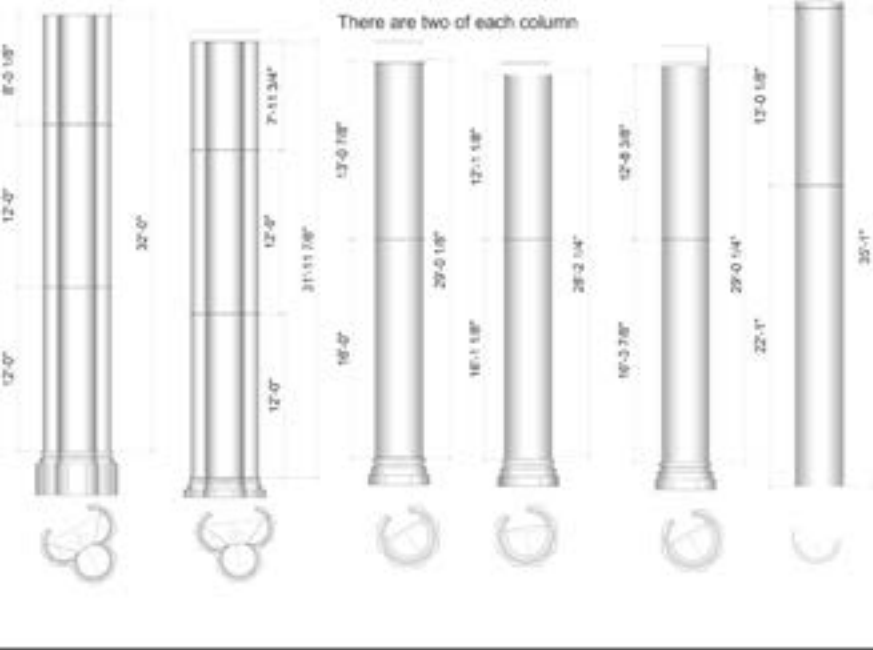

## DS Columns 1-4

- 30" diameter triple columns, bases, and assembling hardware.
- 4 units total consisting of 9 sections of columns, one base for each unit.
- Lengths vary from 8' to 12'

## Columns 5-12

- 42" in diameter
- Each column is in two pieces with a base.
- Lengths vary from 12' to 20'
- Columns 11-12 are 3/4 Round and do not have bases.
- Some original bases were modified (taller) and six (6) additional square bases are also included.

## One Lot

- 1/4" Masonite tiles in various sizes that are textured and painted.